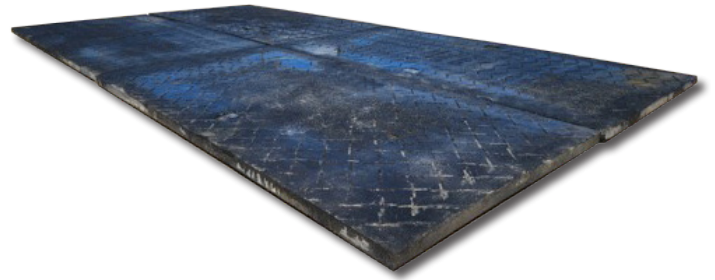

TIGER T&D MATS

GAME-CHANGING MATTING SOLUTIONS

▶ ADVANTAGES

- Tiger's T&D Mats are an excellent replacement for 3-ply wood laminate mats
- No rot, no gaps, and no nails
- Very uniform surface
- Safer
- Easy handling
- Able to transport 15 mats per truck load
- Flexible to conform to ground conditions
- Resilient to absorbing liquids
- Traction control
- Environmentally friendly
- A single mat is made from approximately 165 recycled rubber tires

▶ TECHNICAL DATA

SIZE	7.5' x 14'
SQ FT	105 sf
WEIGHT	3000 lbs
CONNECTING	N/A
THICKNESS	4"