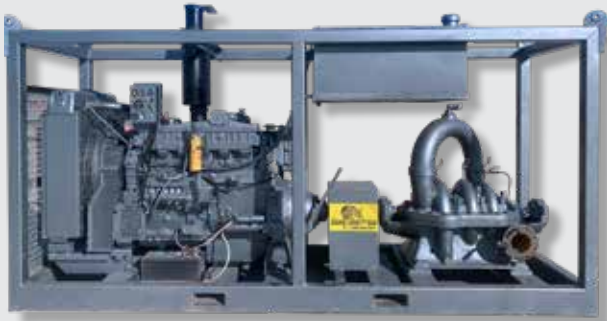

Triplex Piston Pump

Model	EWS RS440 High Pressure Pump
Horsepower	440 HP
Max Flow	397 GPM @ 2500 PSI
Max Pressures	2500 PSI TDH/1080 FT
Max Temperature	190°F / 87°C

PETROCHEMICAL & REFINERY SOLUTIONS

- Boiler Water Feed Pumps
- Multi-stage Centrifugal Pumps
- Fire Suppression Pumps
- Cooling Tower Supply Pumps
- Fluid Transfer Pumps
- Tank Cleaning Pumps
- Pipeline Fill and Test Pumps

FMC Triplex Pump

Model	FMC 1636DI Bean Pump
Horsepower	325 HP
Max Flow	300 GPM @ 300 PSI
Max Pressure	300 PSI TDH/693 FT
Max Temperature	160°F / 71°C

FMC Triplex Pump

Model	FMC 1624DI Bean Pump
Horsepower	325 HP
Max Flow	150 GPM @ 1400 PSI
Max Pressure	1400 PSI TDH/3234 FT
Max Temperature	160°F / 71°C

5 Speed Triplex Pump

Model	FMC Bean Pump
Horsepower	128 HP
Max Flow	46.6 GPM @ 2500 PSI
Max Pressure	2500 PSI TDH/1080 FT
Max Temperature	140°F / 60°C

High-Head Centrifugal Pump

Model	Cornell 4622MX Centrifugal Pump
Horsepower	325 HP
Max Flow	1650 GPM @ 200 PSI/460FT TDH
Max Pressure	270 PSI TDH/623 FT @ 200 GPM
Max Temperature	180°F / 82°C

Three Stage Centrifugal Pump

Model	5TUT-16 Three Stage Fill Pump
Horsepower	425 HP
Max Flow	1,400 GPM @ 720FT TDH/311 PSI
Max Pressure	400 PSI TDH/924FT @ 500 GPM
Max Temperature	290°F / 144°C

Medium-Head Centrifugal Pump