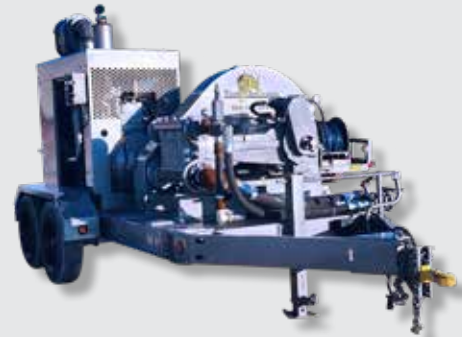

Triplex Piston Pump

Model	EWS RS440 High Pressure Pump
Horsepower	440 HP
Max Flow	397 GPM @ 2500 PSI
Max Pressures	2500 PSI TDH/1080 FT
Max Temperature	190°F / 87°C

PETROCHEMICAL & REFINERY SOLUTIONS

- Boiler Water Feed Pumps
- Multi-stage Centrifugal Pumps
- Fire Suppression Pumps
- Cooling Tower Supply Pumps
- Fluid Transfer Pumps
- Tank Cleaning Pumps
- Pipeline Fill and Test Pumps

FMC Triplex Pump

Model	FMC 1636DI Bean Pump
Horsepower	325 HP
Max Flow	300 GPM @ 300 PSI
Max Pressure	300 PSI TDH/693 FT
Max Temperature	160°F / 71°C

FMC Triplex Pump

Model	FMC 1624DI Bean Pump
Horsepower	325 HP
Max Flow	150 GPM @ 1400 PSI
Max Pressure	1400 PSI TDH/3234 FT
Max Temperature	160°F / 71°C

5 Speed Triplex Pump

Model	FMC Bean Pump
Horsepower	128 HP
Max Flow	46.6 GPM @ 2500 PSI
Max Pressure	2500 PSI TDH/1080 FT
Max Temperature	140°F / 60°C

High-Head Centrifugal Pump

Model	Cornell 4622MX Centrifugal Pump
Horsepower	325 HP
Max Flow	1650 GPM @ 200 PSI/460FT TDH
Max Pressure	270 PSI TDH/623 FT @ 200 GPM
Max Temperature	180°F / 82°C

Three Stage Centrifugal Pump

Model	5TUT-16 Three Stage Fill Pump
Horsepower	425 HP
Max Flow	1,400 GPM @ 720FT TDH/311 PSI
Max Pressure	400 PSI TDH/924FT @ 500 GPM
Max Temperature	290°F / 144°C

Medium-Head Centrifugal Pump